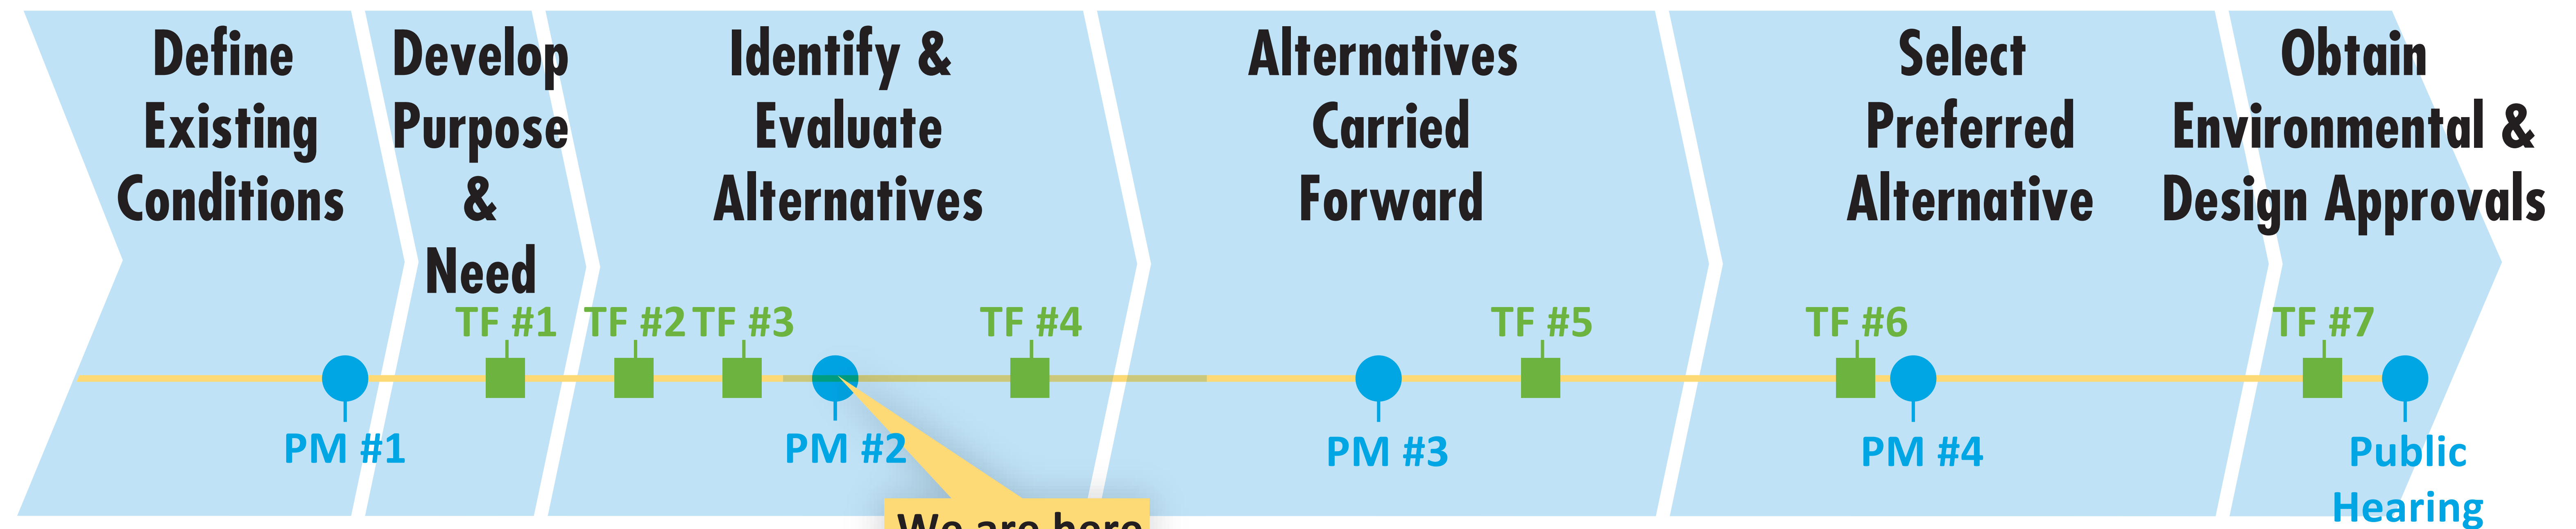

# Project Schedule

TF = Task Force Meeting  
PM = Public Meeting